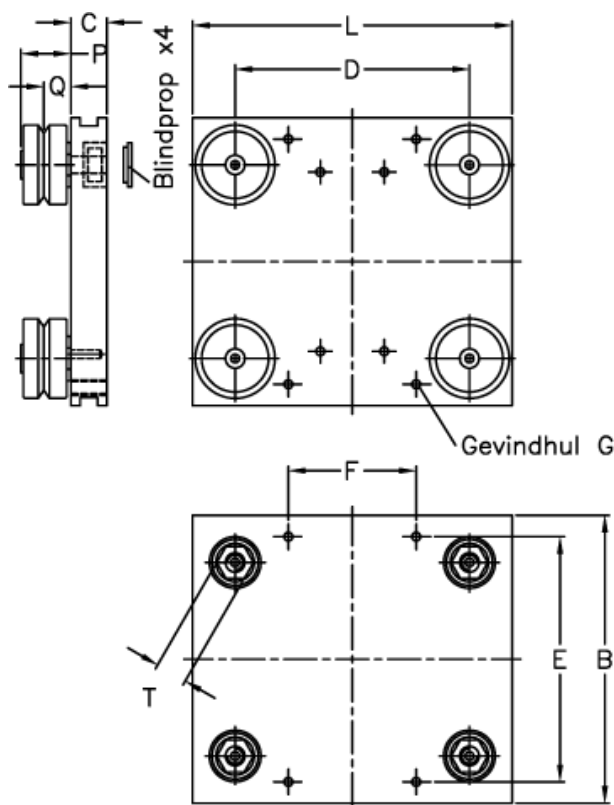

Article number: 057113025080100

Description: Hepco GV3 carriage AU 25 25 L80

Measures

B	= 80	P	= 16.6
C	= 11.50	Q	= 9.00
d	= 51	Threaded hole G = 4 x M6	
E	= 65		
F	= 24		
For bearing	= 25		
For slide	= S/NS 25		
L	= 80		